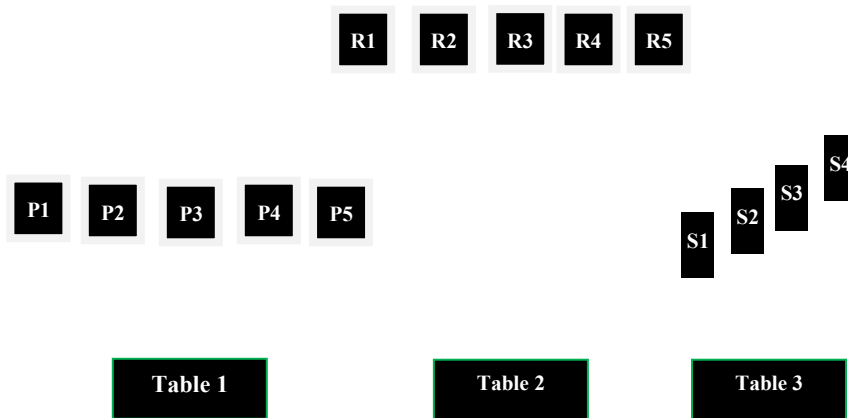

Stage ##  
Bay ##

10	Pistol	Holstered		
10	Rifle	Staged on Table	Start	Anywhere
4+	Shotgun	Staged on Table	Hands	??

Line: Pick a Line

Gun Order: Rifle not last

ATB:

With Pistol, From Table 1 engage the Pistol targets with 2 single tap sweeps from either end.

With Rifle, From Table 2 engage the Rifle targets with 2 single tap sweeps from either end.

With Shotgun, From Table 3 engage Shotgun targets any order until down.