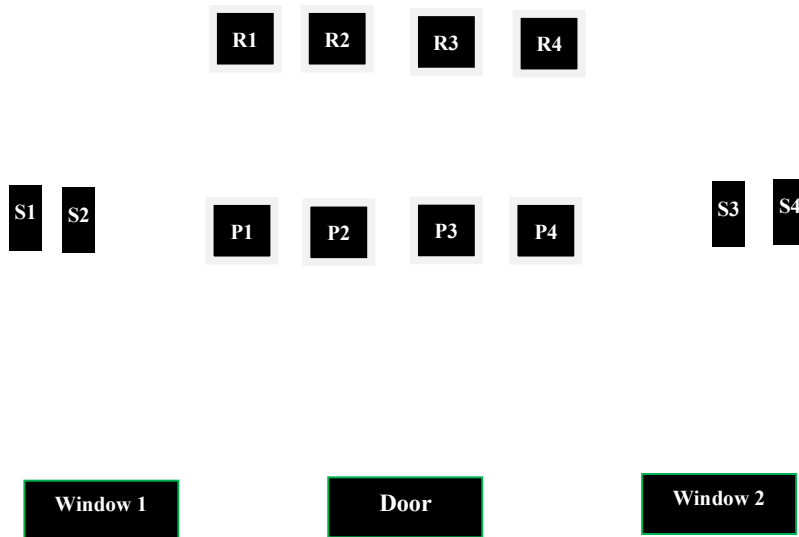

Stage ?

Bay ?

10	Pistol	Holstered		
10	Rifle	Staged Anywhere	Start	At Door
4+	Shotgun	Staged Anywhere	Hands	At Sides

Line: ????

Gun order is Rifle Not last.

**ATB:**

From the Door with Pistol engage Pistols targets with a 2 on each outside target and THEN 3 on each inside target.

From the Door with Rifle engage Rifle targets with same instructions as pistols.

From Windows 1 engage the two left shotgun targets.  
From Window 2 engage the two right shotgun targets.  
(Re-engage where missed)